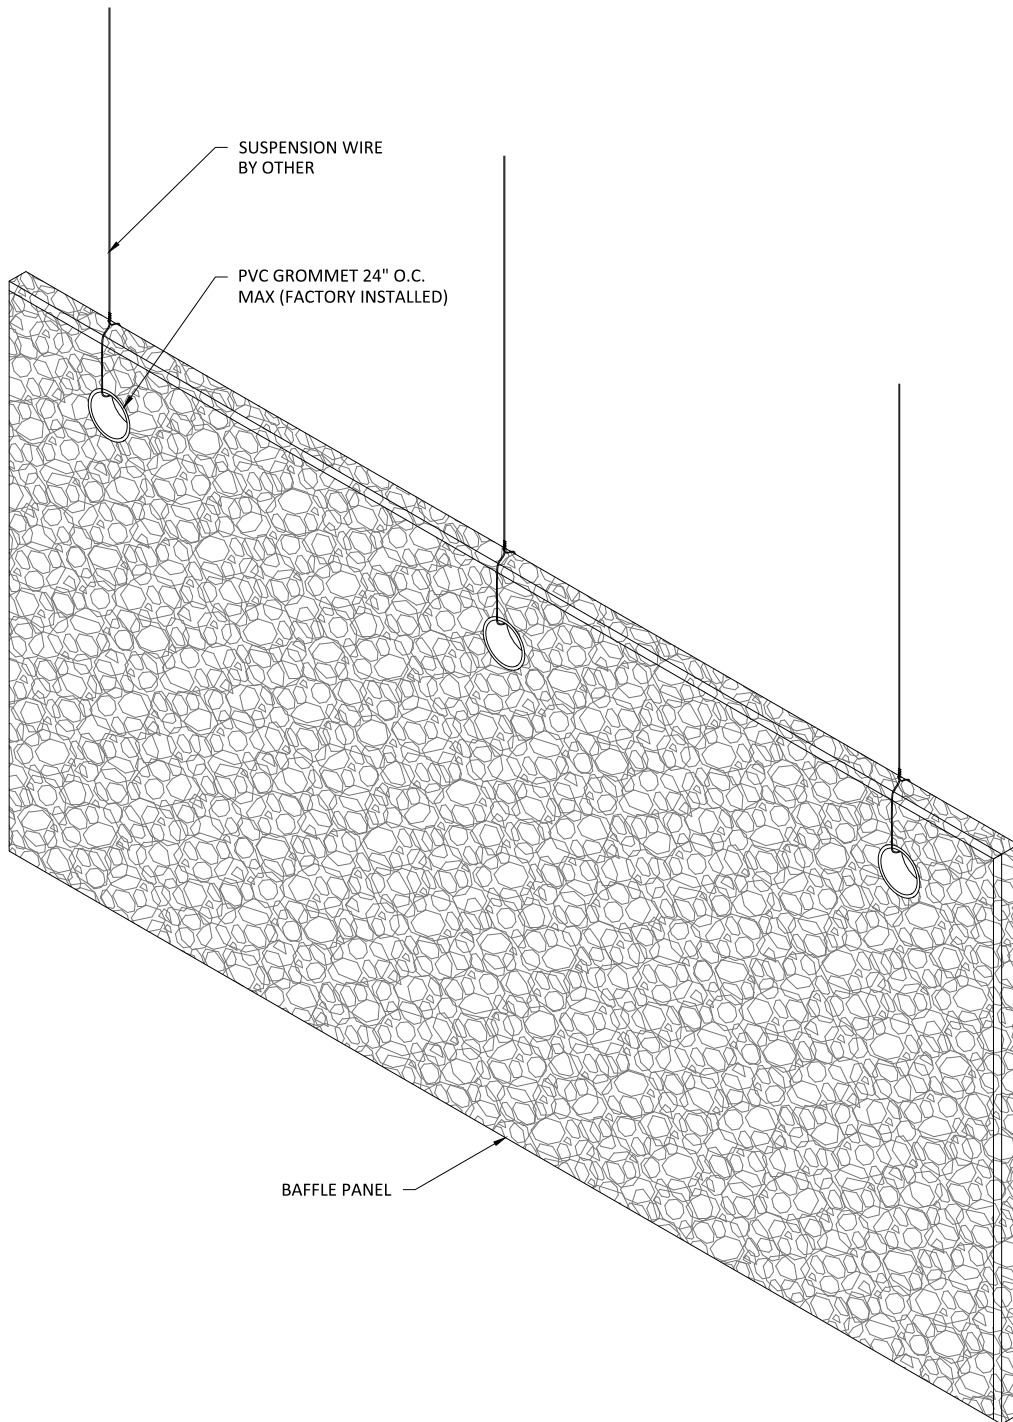

CUSTOM SIZES
AVAILABLE UP
TO 24" X 96"

1 PANEL OPTIONS
SCALE: 3/4" = 1'-0"

PANEL OPTIONS
1"
1-3/8"
2"

FINISH OPTIONS
PRIMED WHITE
CUSTOM PAINTED

NOTE: WHILE BOTH SIDES OF BAFFLE PANELS COME FINISHED, PANELS ARE DIRECTIONAL - EACH PANEL WILL HAVE AN A-SIDE AND A B-SIDE IN WHICH THERE MAY BE VARIANCE IN TEXTURE

CHAMFER

SQUARE

2 EDGE OPTIONS
SCALE: 6" = 1'-0"

1 ISOMETRIC
2 SCALE: 1 1/2" = 1'-0"