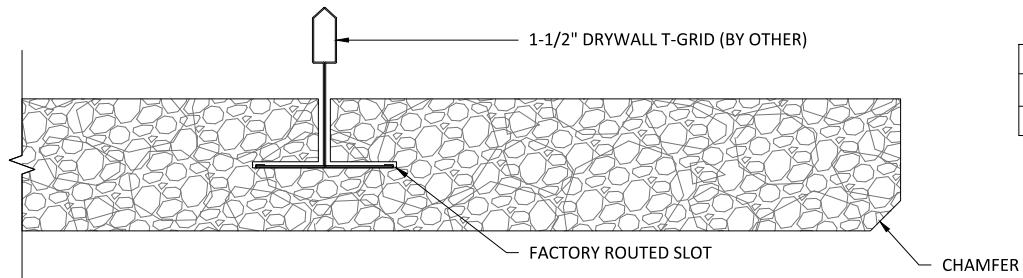

1 PANEL OPTIONS
 1 SCALE: 3/4" = 1'-0"

FINISH OPTIONS
PRIMED CLEAR
PRIMED WHITE
CUSTOM PAINTED

PANEL OPTIONS
1-3/8"
2"

2 EDGE PROFILES
 1 SCALE: 6" = 1'-0"

1 ISOMETRIC
2 SCALE: 1 1/2" = 1'-0"