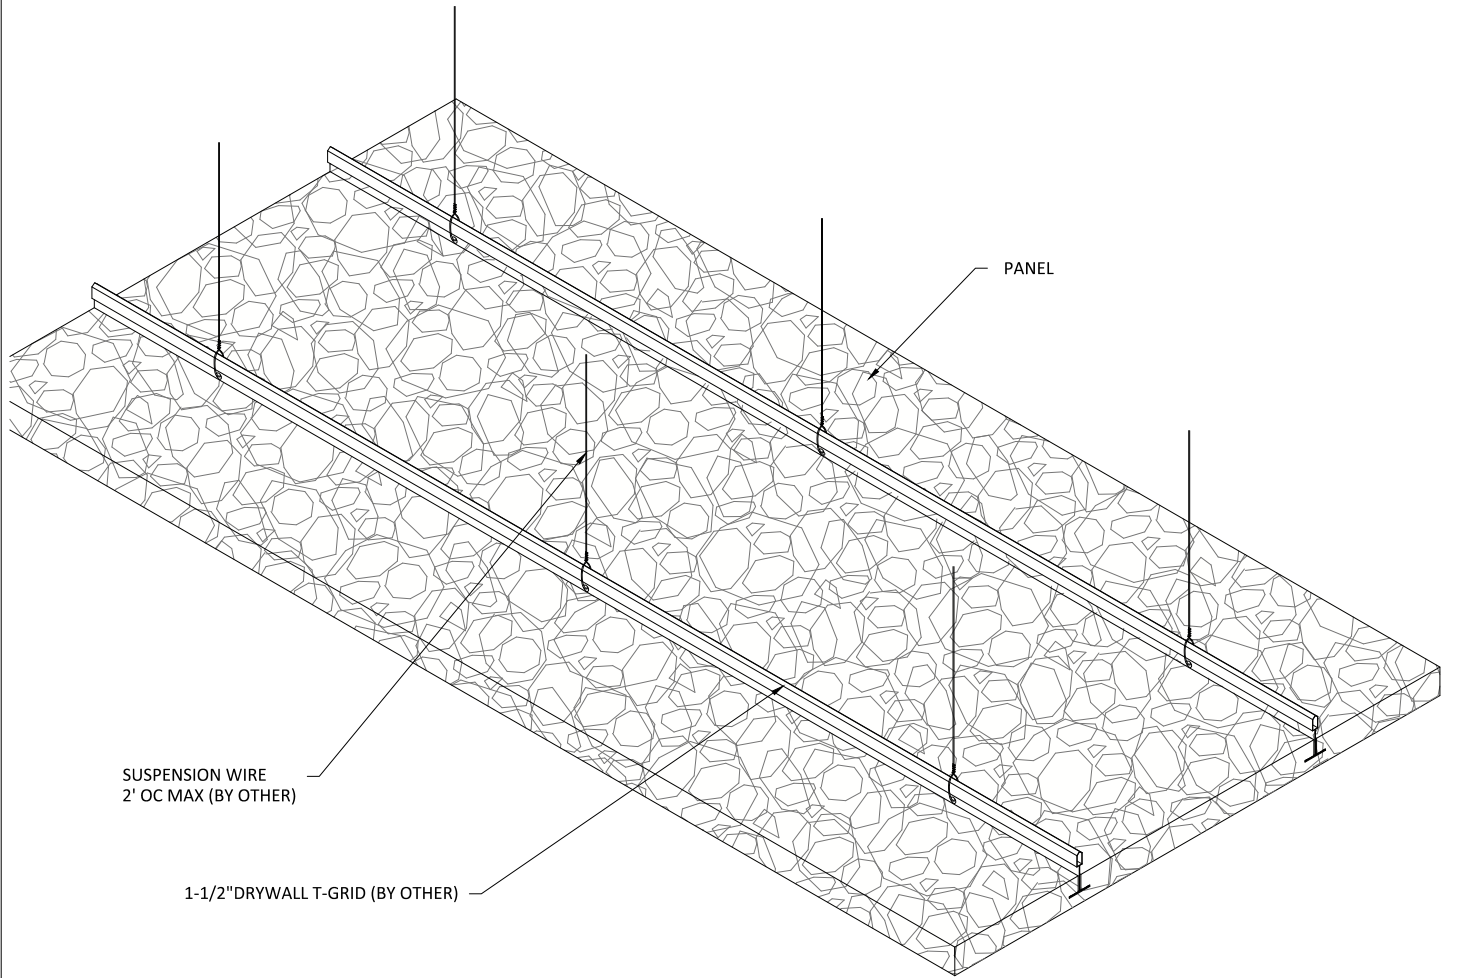

1 PANEL OPTIONS
 1 SCALE: 3/4" = 1'-0"

FINISH OPTIONS
PRIMED CLEAR
PRIMED WHITE
CUSTOM PAINTED

PANEL OPTIONS
1-3/8"
2"

2 EDGE PROFILES
 1 SCALE: 6" = 1'-0"

1 ISOMETRIC
2 SCALE: 1 1/2" = 1'-0"