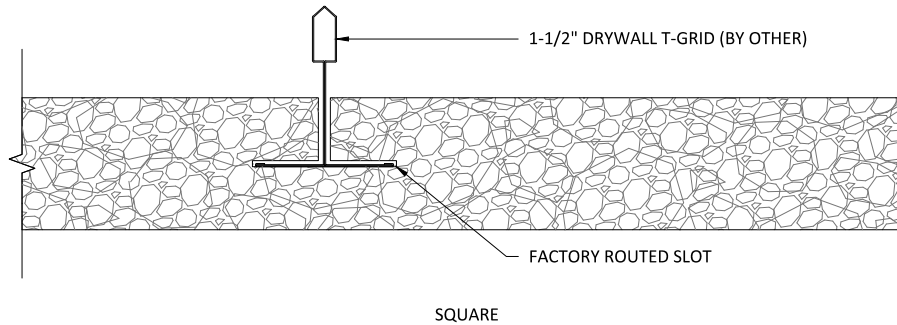

1 PANEL OPTIONS
 1 SCALE: 3/4" = 1'-0"

FINISH OPTIONS
PRIMED CLEAR
PRIMED WHITE
CUSTOM PAINTED

PANEL OPTIONS
1-3/8"
2"

2 EDGE PROFILES
 1 SCALE: 6" = 1'-0"

1 ISOMETRIC
2 SCALE: 1 1/2" = 1'-0"